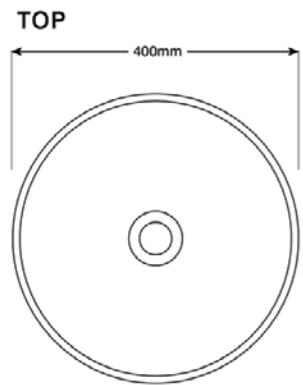

Washbasins / Wall Hung

MK101 Wall Hung