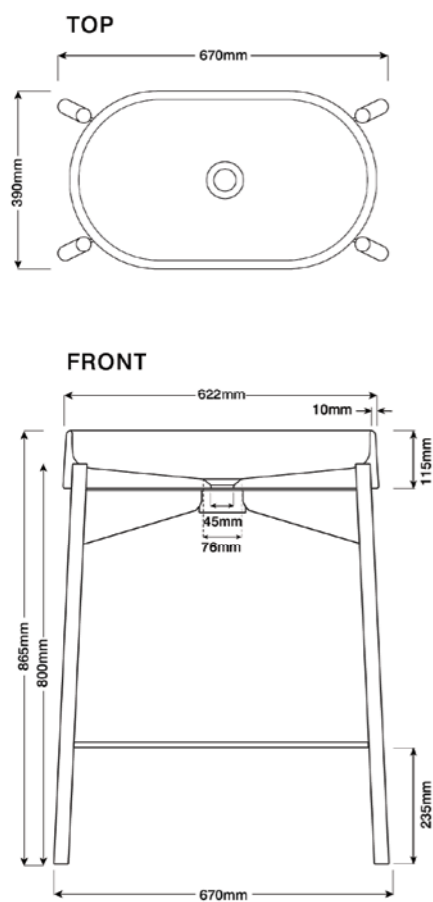

# Trough Wall Hung

Material: Concrete  
Mount: Wall hung, brackets included  
Other: Suits standard 32-40mm  
2-piece waste, no overflow  
Weight: 25kg

**A classic reborn, the ideal of simplicity and presence.**

# Ovale Pedestal

Material: Concrete  
Mount: Freestanding  
Other: Suits standard 32-40mm  
2-piece waste, no overflow  
Weight: 73kg

**Dominating a space with its soft yet strong volume.**

A sculptural design that creates a dynamic and harmonious effect to celebrate this pedestal basin's natural aesthetic of concrete.

# Fuse Console

Material: Concrete + Galvanised Steel  
Mount: Freestanding  
Other: Suits standard 32-40mm  
2-piece waste, no overflow  
Weight: 17.5kg

**Cubism design philosophy.  
Functional and artistic.**

# Fuse XL Console

Material: Concrete + Galvanised Steel  
Mount: Freestanding  
Other: Suits standard 32-40mm  
2-piece waste, no overflow  
Weight: 26.6kg

**Cubism design philosophy.  
Acute angles within a  
quadrangular form.**