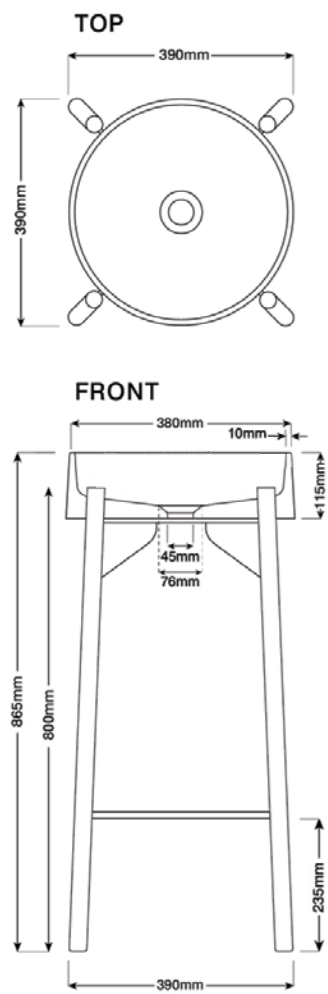

# Trough Wall Hung

Material: Concrete  
Mount: Wall hung, brackets included  
Other: Suits standard 32-40mm  
2-piece waste, no overflow  
Weight: 25kg

**A classic reborn, the ideal of simplicity and presence.**

# Ovale Pedestal

Material: Concrete  
Mount: Freestanding  
Other: Suits standard 32-40mm  
2-piece waste, no overflow  
Weight: 73kg

**Dominating a space with its soft yet strong volume.**

A sculptural design that creates a dynamic and harmonious effect to celebrate this pedestal basin's natural aesthetic of concrete.

# Fuse Console

Material: Concrete + Galvanised Steel  
Mount: Freestanding  
Other: Suits standard 32-40mm  
2-piece waste, no overflow  
Weight: 17.5kg

**Cubism design philosophy.  
Functional and artistic.**

# Fuse XL Console

Material: Concrete + Galvanised Steel  
Mount: Freestanding  
Other: Suits standard 32-40mm  
2-piece waste, no overflow  
Weight: 26.6kg

**Cubism design philosophy.  
Acute angles within a  
quadrangular form.**