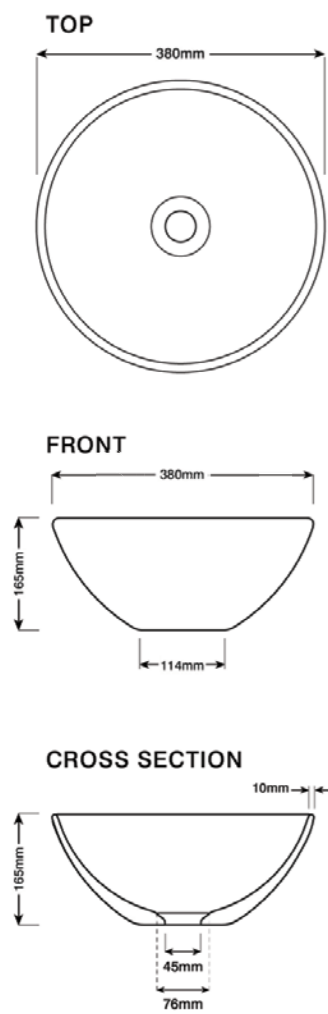

Washbasins / Countertop

Bowl Basin