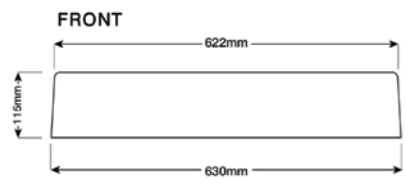

Washbasins / Countertop

Capsule Basin

Modest and simple, the essence of minimal design philosophy.

With details from every angle, the Capsule concrete basin rests on top and has an oval shape with a high and rounded edge.

Material: Concrete
Mount: Surface mount
Other: Suits standard 32-40mm
2-piece waste, no overflow
Weight: 17kg