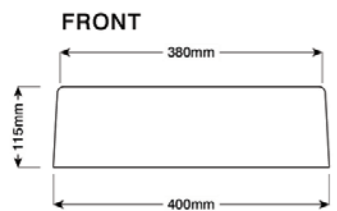

Washbasins / Countertop

MK101 Basin