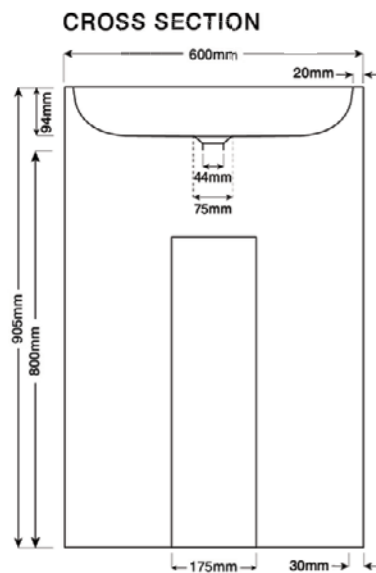

Washbasins / Freestanding

Ovale Pedestal