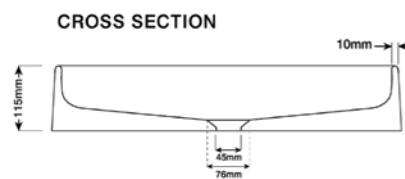

Washbasins / Countertop

Capsule Basin

Modest and simple, the essence of minimal design philosophy.

With details from every angle, the Capsule concrete basin rests on top and has an oval shape with a high and rounded edge.

Material: Concrete
Mount: Surface mount
Other: Suits standard 32-40mm
2-piece waste, no overflow
Weight: 17kg