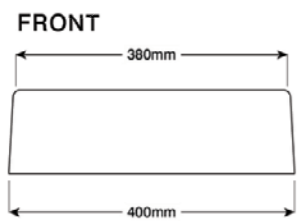

Washbasins / Wall Hung

MK101 Wall Hung