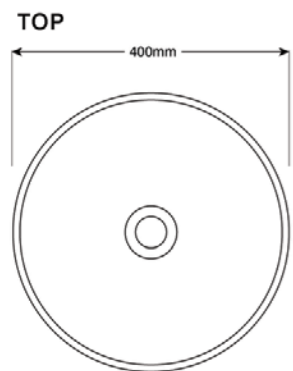

Washbasins / Countertop

MK101 Basin