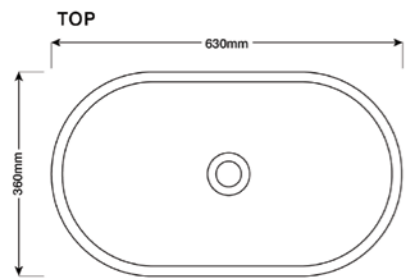

Washbasins / Countertop

Capsule Basin

Modest and simple, the essence of minimal design philosophy.

With details from every angle, the Capsule concrete basin rests on top and has an oval shape with a high and rounded edge.

Material: Concrete
Mount: Surface mount
Other: Suits standard 32-40mm
2-piece waste, no overflow
Weight: 17kg