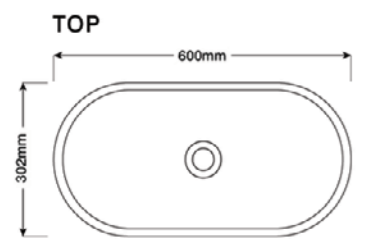

Washbasins / Freestanding

Ovale Pedestal