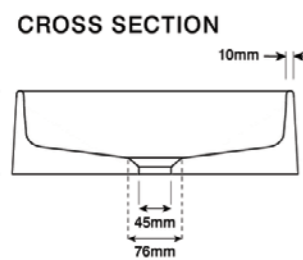

Washbasins / Wall Hung

MK101 Wall Hung