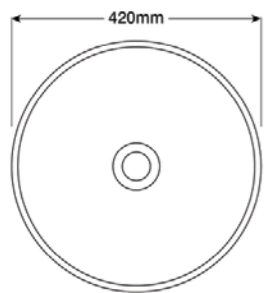

Washbasins / Freestanding

Tondo Pedestal

TOP