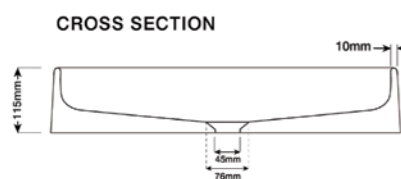

Washbasins / Wall Hung

Capsule Wall Hung

Modest and simple, the essence of minimal design philosophy.

With details from every angle, the Capsule wall hung concrete basin comes with a mounting bracket to reveal its oval shape with a high and rounded edge.

Material: Concrete
Mount: Wall hung, bracket included
Other: Suits standard 32-40mm
2-piece waste, no overflow
Weight: 17kg