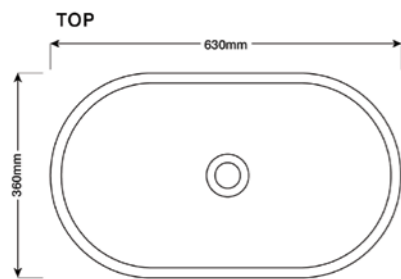

Washbasins / Wall Hung

Capsule Wall Hung

Modest and simple, the essence of minimal design philosophy.

With details from every angle, the Capsule wall hung concrete basin comes with a mounting bracket to reveal its oval shape with a high and rounded edge.

Material: Concrete
Mount: Wall hung, bracket included
Other: Suits standard 32-40mm
2-piece waste, no overflow
Weight: 17kg