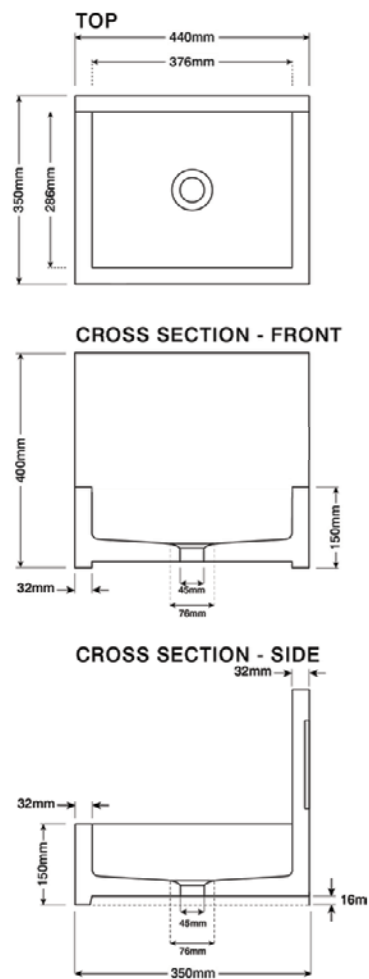

# Capsule Wall Hung

**Modest and simple, the essence of minimal design philosophy.**

With details from every angle, the Capsule wall hung concrete basin comes with a mounting bracket to reveal its oval shape with a high and rounded edge.

Material: Concrete  
Mount: Wall hung, bracket included  
Other: Suits standard 32-40mm  
2-piece waste, no overflow  
Weight: 17kg

Washbasins / Wall Hung

# Trough Wall Hung

Material: Concrete  
Mount: Wall hung, brackets included  
Other: Suits standard 32-40mm  
2-piece waste, no overflow  
Weight: 25kg

**A classic reborn, the ideal of simplicity and presence.**