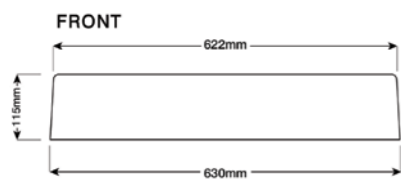

Washbasins / Wall Hung

Capsule Wall Hung

Modest and simple, the essence of minimal design philosophy.

With details from every angle, the Capsule wall hung concrete basin comes with a mounting bracket to reveal its oval shape with a high and rounded edge.

Material: Concrete
Mount: Wall hung, bracket included
Other: Suits standard 32-40mm
2-piece waste, no overflow
Weight: 17kg