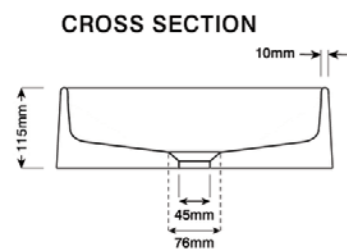

Washbasins / Countertop

MK101 Basin