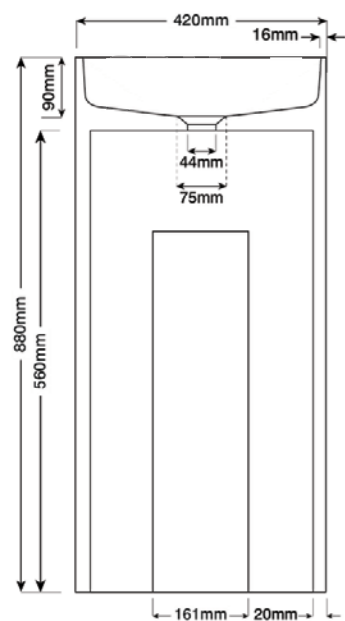

Washbasins / Freestanding

Tondo Pedestal

TOP

CROSS SECTION