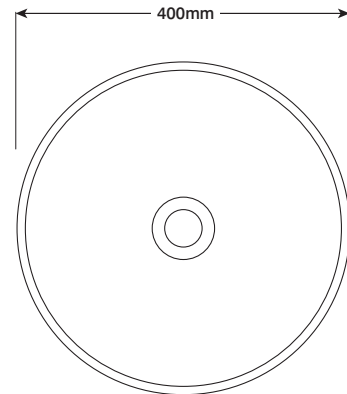

MK101

soft and rounded lines, basic geometry.

PRODUCT SHEET

- Shape:** Round
- Mounting:** Wallhung
- Material:** Concrete; an organic and breathable material, derived from a number of materials that are variable in nature. This means there are natural colour variations and bug holes. Please consult the 'materials' section on our website for more information.
- Dimensions:** 400mm D x 115mm H (15.7in D x 4.5in H)
- Weight:** 10kg (22lbs) approx.
- Capacity:** 8lt (2.1gal)
- Waste and Overflow:** Suits a standard 32mm - 40mm 2-piece waste. Does not have overflow.
- Accessories:** Waste trap and taps not included.
- Installation:** Wall bracket and fixing kit provided. Wall substrate must be secure enough to hold product weight i.e. timber studs, steel studs or masonry wall. Please consult instructions on website for more information.
- Colour and Finish:** Matte finish. Colour selection located on our website.

TOP

FRONT

CROSS SECTION