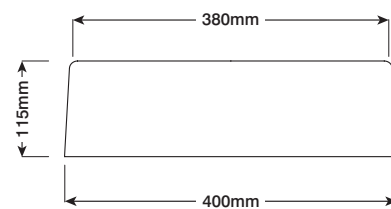

MK101

soft and rounded lines, basic geometry.

PRODUCT SHEET

- Shape:** Round
- Mounting:** Wallhung
- Material:** Concrete; an organic and breathable material, derived from a number of materials that are variable in nature. This means there are natural colour variations and bug holes. Please consult the 'materials' section on our website for more information.
- Dimensions:** 400mm D x 115mm H (15.7in D x 4.5in H)
- Weight:** 10kg (22lbs) approx.
- Capacity:** 8lt (2.1gal)
- Waste and Overflow:** Suits a standard 32mm - 40mm 2-piece waste. Does not have overflow.
- Accessories:** Waste trap and taps not included.
- Installation:** Wall bracket and fixing kit provided. Wall substrate must be secure enough to hold product weight i.e. timber studs, steel studs or masonry wall. Please consult instructions on website for more information.
- Colour and Finish:** Matte finish. Colour selection located on our website.

TOP

FRONT

CROSS SECTION