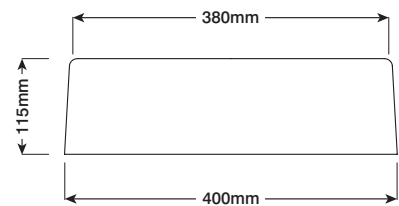

MK101

soft and rounded lines, basic geometry.

PRODUCT SHEET

- Shape:** Round
- Mounting:** Surface mount
- Material:** Concrete; an organic and breathable material, derived from a number of materials that are variable in nature. This means there are natural colour variations and bug holes. Please consult the 'materials' section on our website for more information.
- Dimensions:** 400mm D x 115mm H (15.7in D x 4.5in H)
- Weight:** 10kg (22lbs) approx.
- Capacity:** 8lt (2.1gal)
- Waste and Overflow:** Suits a standard 32mm - 40mm 2-piece waste. Does not have overflow.
- Accessories:** Waste trap and taps not included.
- Colour and Finish:** Matte finish. Colour selection located on our website.

TOP

FRONT

CROSS SECTION