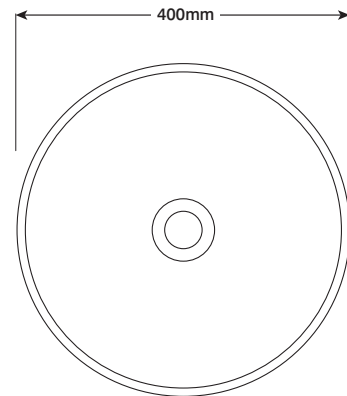

MK101

soft and rounded lines, basic geometry.

PRODUCT SHEET

- Shape:** Round
- Mounting:** Surface mount
- Material:** Concrete; an organic and breathable material, derived from a number of materials that are variable in nature. This means there are natural colour variations and bug holes. Please consult the 'materials' section on our website for more information.
- Dimensions:** 400mm D x 115mm H (15.7in D x 4.5in H)
- Weight:** 10kg (22lbs) approx.
- Capacity:** 8lt (2.1gal)
- Waste and Overflow:** Suits a standard 32mm - 40mm 2-piece waste. Does not have overflow.
- Accessories:** Waste trap and taps not included.
- Colour and Finish:** Matte finish. Colour selection located on our website.

TOP

FRONT

CROSS SECTION