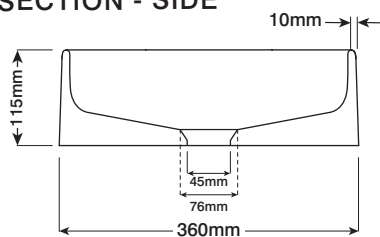

## PRODUCT SHEET

- Shape:** Capsule / Oval
- Mounting:** Surface mount
- Material:** Concrete; an organic and breathable material, derived from a number of materials that are variable in nature. This means there are natural colour variations and bug holes. Please consult the 'materials' section on our website for more information.
- Dimensions:** 630mm L x 360mm W x 115mm H  
(24.8in L x 13.7in W x 4.5in H)
- Weight:** 17kg (37.5lbs) approx.
- Capacity:** 12lt (3.2gal)
- Waste and Overflow:** Suits a standard 32mm - 40mm 2-piece waste. Does not have overflow.
- Accessories:** Waste trap and taps not included.
- Colour and Finish:** Matte finish. Colour selection located on our website.

TOP

FRONT

CROSS SECTION - SIDE

CROSS SECTION - FRONT