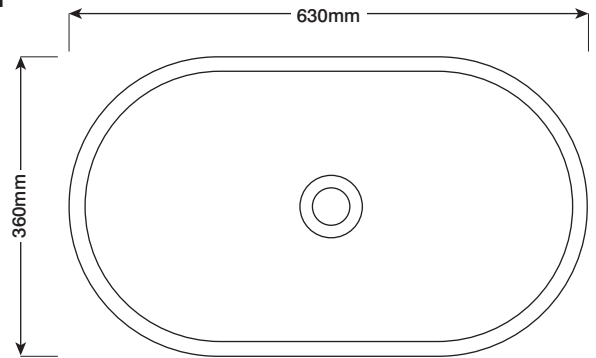

## PRODUCT SHEET

- Shape:** Capsule / Oval
- Mounting:** Surface mount
- Material:** Concrete; an organic and breathable material, derived from a number of materials that are variable in nature. This means there are natural colour variations and bug holes. Please consult the 'materials' section on our website for more information.
- Dimensions:** 630mm L x 360mm W x 115mm H  
(24.8in L x 13.7in W x 4.5in H)
- Weight:** 17kg (37.5lbs) approx.
- Capacity:** 12lt (3.2gal)
- Waste and Overflow:** Suits a standard 32mm - 40mm 2-piece waste. Does not have overflow.
- Accessories:** Waste trap and taps not included.
- Colour and Finish:** Matte finish. Colour selection located on our website.

TOP

FRONT

CROSS SECTION - SIDE

CROSS SECTION - FRONT