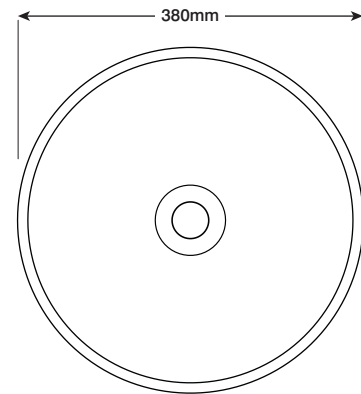

Bowl

a perfect bowl, clean and precise in form.

PRODUCT SHEET

- Shape:** Bowl
- Mounting:** Surface mount
- Material:** Concrete; an organic and breathable material, derived from a number of materials that are variable in nature. This means there are natural colour variations and bug holes. Please consult the 'materials' section on our website for more information.
- Dimensions:** 380mm D x 165mm H (15in D x 6in H)
- Weight:** 5.3kg (11.7lbs) approx.
- Capacity:** 7lt (1.9gal)
- Waste and Overflow:** Suits a standard 32mm - 40mm 2-piece waste. Does not have overflow.
- Accessories:** Waste trap and taps not included.
- Colour and Finish:** Matte finish. Colour selection located on our website.

TOP

FRONT

CROSS SECTION