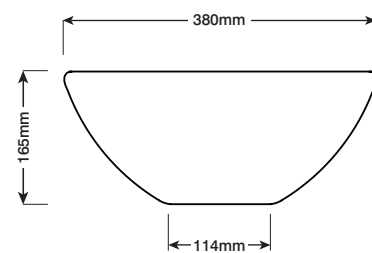

Bowl

a perfect bowl, clean and precise in form.

PRODUCT SHEET

- Shape:** Bowl
- Mounting:** Surface mount
- Material:** Concrete; an organic and breathable material, derived from a number of materials that are variable in nature. This means there are natural colour variations and bug holes. Please consult the 'materials' section on our website for more information.
- Dimensions:** 380mm D x 165mm H (15in D x 6in H)
- Weight:** 5.3kg (11.7lbs) approx.
- Capacity:** 7lt (1.9gal)
- Waste and Overflow:** Suits a standard 32mm - 40mm 2-piece waste. Does not have overflow.
- Accessories:** Waste trap and taps not included.
- Colour and Finish:** Matte finish. Colour selection located on our website.

TOP

FRONT

CROSS SECTION